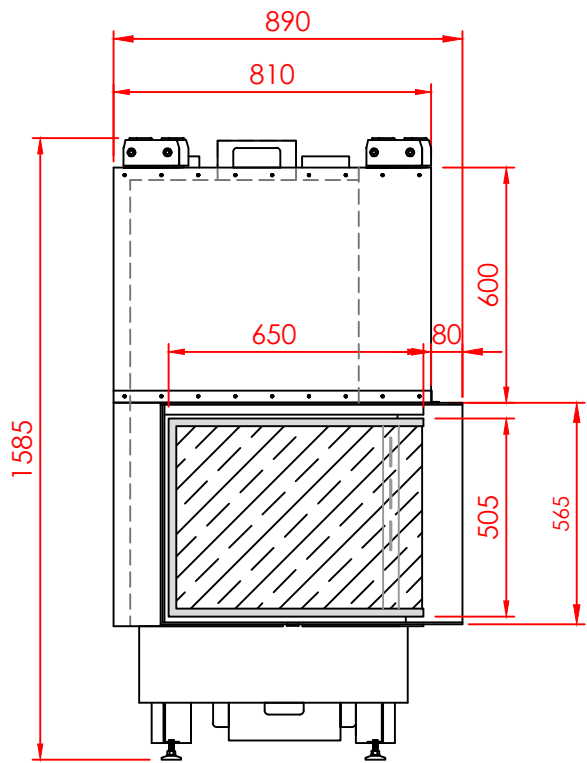

Front

Series:	CORNER	
Model:	Architectural	
Type:	65	
Specials:	Aero	

All dimensions in mm
General dimension tolerances up to 7mm
All illustrations and drawings are protected by copyright.
Exploitation or publication, even of individual details,
only with our permission.
Technical changes and errors reserved.

Nea Redestos, Themi, 57001
Thessaloniki GREECE
t: +30 2310 461386 f: +30 2310 461493
e: info@regal.com.gr
www.tzakiaregal.gr | www.regal.com.gr