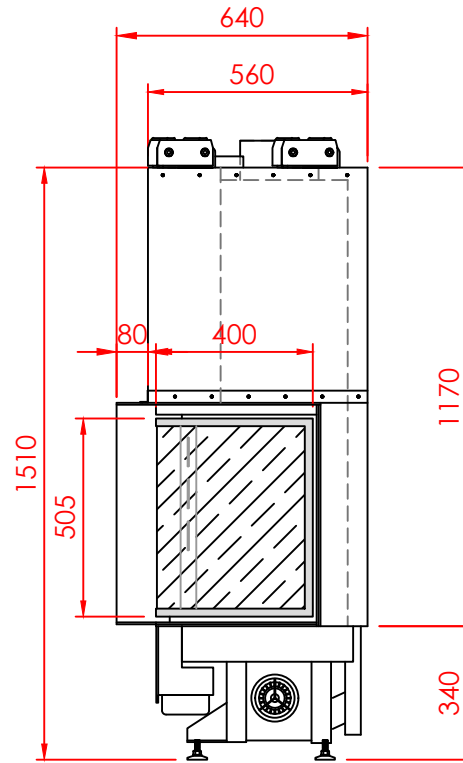

Side

Series:	CORNER	
Model:	Architectural	
Type:	65	
Specials:	Aero	

All dimensions in mm
General dimension tolerances up to 7mm
All illustrations and drawings are protected by copyright.
Exploitation or publication, even of individual details,
only with our permission.
Technical changes and errors reserved.