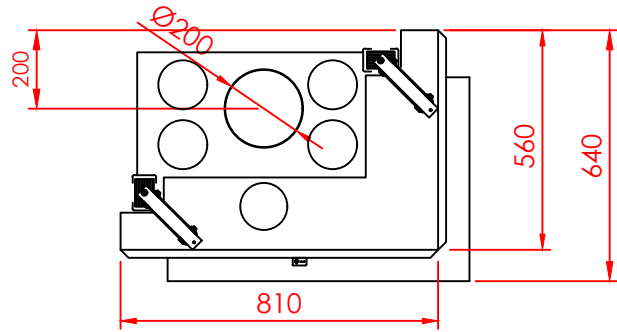

Top

Series:	CORNER	
Model:	Architectural	
Type:	65	
Specials:	Aero	

All dimensions in mm
General dimension tolerances up to 7mm
All illustrations and drawings are protected by copyright.
Exploitation or publication, even of individual details,
only with our permission.
Technical changes and errors reserved.

Nea Redestos, Themi, 57001
Thessaloniki GREECE
t: +30 2310 461386 f: +30 2310 461493
e: info@regal.com.gr
www.tzakiaregal.gr | www.regal.com.gr