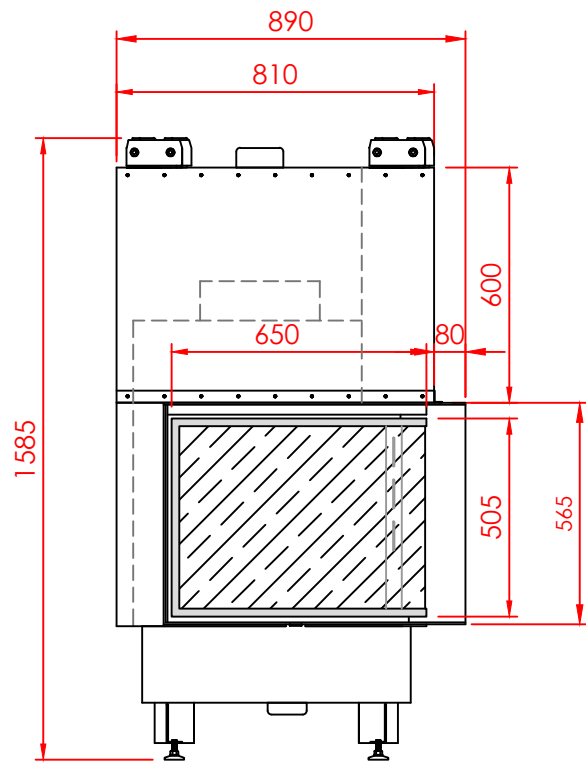

Top

Front

Side

Series:	<b>CORNER</b>
Model:	Architectural
Type:	65
Specials:	STD

All dimensions in mm  
 General dimension tolerances up to 7mm  
 All illustrations and drawings are protected by copyright.  
 Exploitation or publication, even of individual details,  
 only with our permission.  
 Technical changes and errors reserved.

All dimensions in mm  
 General dimension tolerances up to 7mm  
 All illustrations and drawings are protected by copyright.  
 Exploitation or publication, even of individual details,  
 only with our permission.  
 Technical changes and errors reserved.