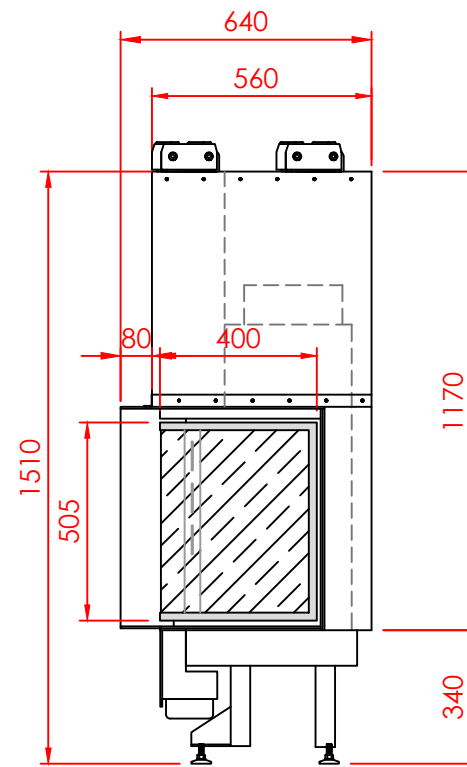

Top

Front

Side

Series:	<b>CORNER</b>
Model:	Architectural
Type:	65
Specials:	STD

All dimensions in mm  
 General dimension tolerances up to 7mm  
 All illustrations and drawings are protected by copyright.  
 Exploitation or publication, even of individual details,  
 only with our permission.  
 Technical changes and errors reserved.

All dimensions in mm  
 General dimension tolerances up to 7mm  
 All illustrations and drawings are protected by copyright.  
 Exploitation or publication, even of individual details,  
 only with our permission.  
 Technical changes and errors reserved.